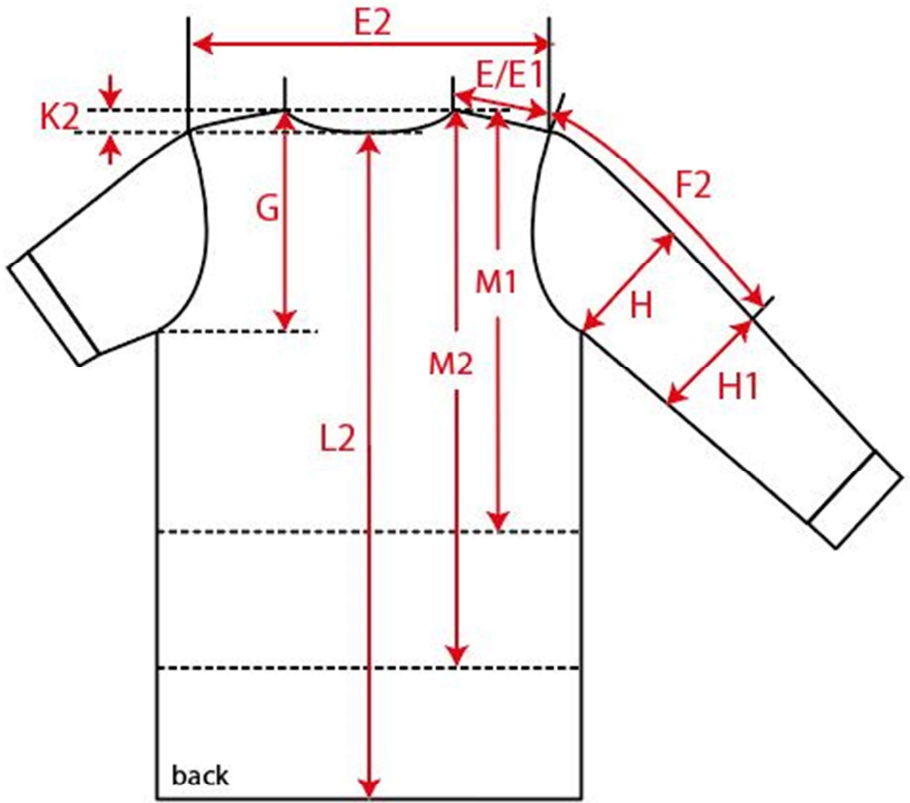

Measurement Sketch

ORDER	SEASON	CLIENT	BRAND
	SS22QS	n/a	Urban Classics
STYLE CODE	STYLE NAME	GENDER	SUPPLIER
TB5516	Long Oversized Grey Check Shirt	Male	72504

Style Measurement View for Client

ORDER	SEASON	CLIENT	BRAND
	SS22QS	n/a	Urban Classics
STYLE CODE	STYLE NAME	GENDER	SUPPLIER
TB5516	Long Oversized Grey Check Shirt	Male	72504

Basic Measurement Chart Base Size

-	Measurements (values)	S	M	L	XL	XXL	3XL	4XL	5XL	Tol. +/-	Comment
M	front length from HSP	82,0	83,0	85,0	87,0	89,0	90,0	91,0	92,0		
L2	back length from CB	82,3	83,0	84,7	86,4	88,1	88,8	89,5	90,2		
A	1/2 chest width	57,0	60,0	63,0	66,0	69,0	73,5	78,0	82,5		
D	1/2 hem width	57,0	60,0	63,0	66,0	69,0	73,5	78,0	82,5		
F	sleeve length from shoulder (set in)	65,6	66,0	66,4	66,8	67,2	67,6	68,0	68,4		
J	neck width	17,4	18,0	18,6	19,2	19,8	20,7	21,6	22,5		