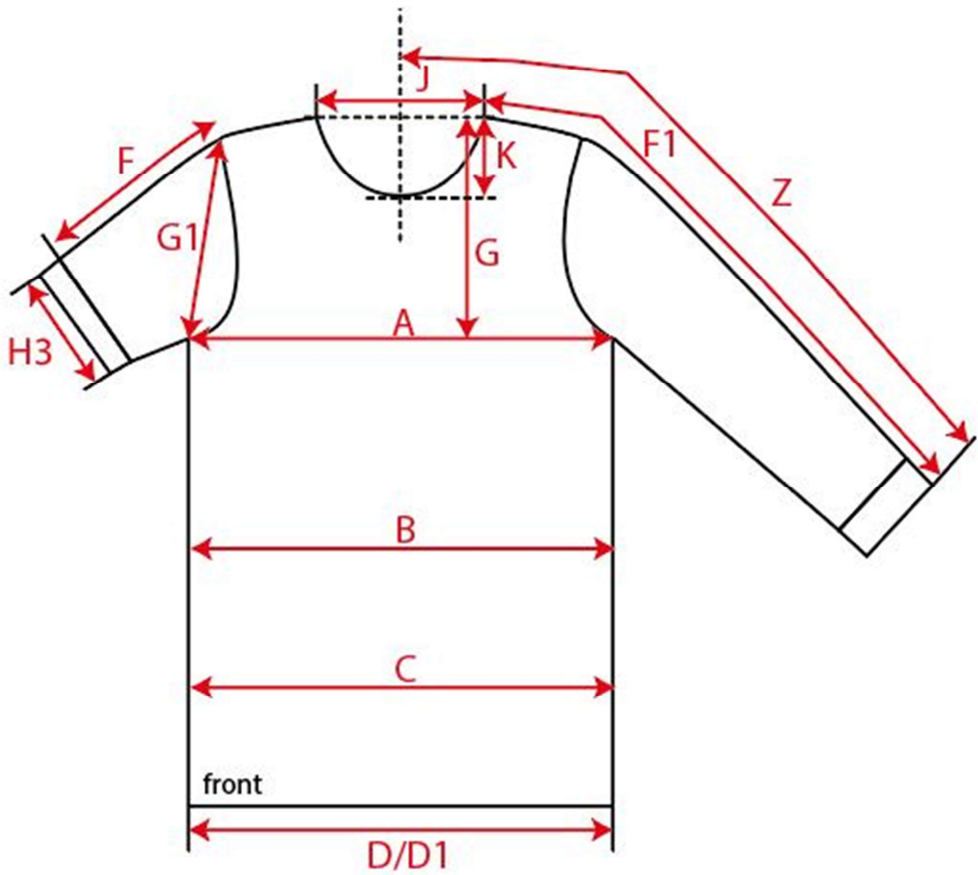

Measurement Sketch

ORDER	SEASON	CLIENT	BRAND
	SS22QS	n/a	Urban Classics
STYLE CODE	STYLE NAME	GENDER	SUPPLIER
TB5516	Long Oversized Grey Check Shirt	Male	72504

Style Measurement View for Client

ORDER	SEASON	CLIENT	BRAND
	SS22QS	n/a	Urban Classics
STYLE CODE	STYLE NAME	GENDER	SUPPLIER
TB5516	Long Oversized Grey Check Shirt	Male	72504

Basic Measurement Chart Base Size

-	Measurements (values)	S	M	L	XL	XXL	3XL	4XL	5XL	Tol. +/-	Comment
M	front length from HSP	82,0	83,0	85,0	87,0	89,0	90,0	91,0	92,0		
L2	back length from CB	82,3	83,0	84,7	86,4	88,1	88,8	89,5	90,2		
A	1/2 chest width	57,0	60,0	63,0	66,0	69,0	73,5	78,0	82,5		
D	1/2 hem width	57,0	60,0	63,0	66,0	69,0	73,5	78,0	82,5		
F	sleeve length from shoulder (set in)	65,6	66,0	66,4	66,8	67,2	67,6	68,0	68,4		
J	neck width	17,4	18,0	18,6	19,2	19,8	20,7	21,6	22,5		